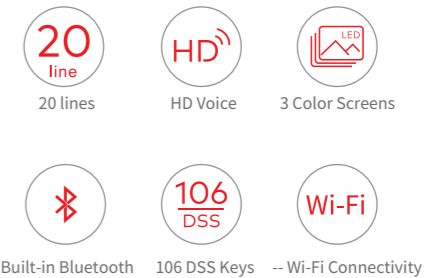

X 210 COLOR SCREEN IP PHONES

Enhance Your Business Communication

The Fanvil IP phones facilitate your business communication, so that you can accelerate your team performance and maximize your business results. Range from entry level to advanced IP phones, Fanvil X series color screen IP phone is an ideal cost-effective solution for small-to-large companies.

Fanvil X210 High-End Enterprise IP Phone

Deliver Convenience and Productivity

Key Features

- 20 SIP lines, 3-way conference, hotspot
- HD audio on speakerphone and handset
- 4.3" main color display
- 2x3.5" side color displays for DSS keys
- Up to 106 DSS keys (42 tri-colored physical keys)
- Built-in Bluetooth
- Wi-Fi connectivity (via Wi-Fi dongle)
- Support EHS headset
- Dual Gigabit ports, integrated PoE
- Video Codec H.264 support for receiving video calls
- Stand with 2 adjustable angles of 40 and 50 degrees
- Compatible with major platforms: 3CX, Asterisk, Broadsoft, Metaswitch etc.

20 SIP Lines

4.3" main color display
2×3.5" side color displays

Elegantly designed and featuring a large 4.3" high-resolution color display and two convenient 3.5" side color displays make using this IP phone more intuitive than ever.

106
DSS

Unified Designed With Two Side Displays For Up To 106 DSS Keys

Convenient operation on X210 with two 3.5" side DSS Key displays, no need to add external extension modules. Up to 106 DSS keys are available in total for BLF, speed dial, group broadcasting function etc.